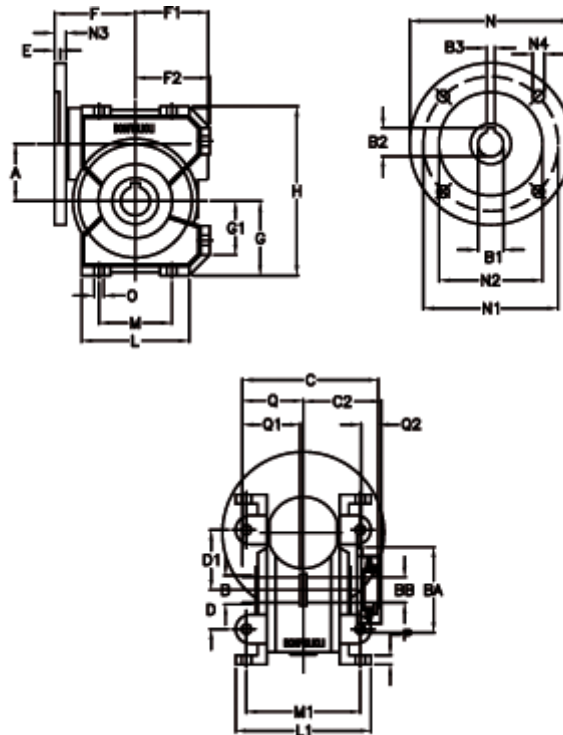

Data Sheet

Article number: 390204407002316

Description: Worm Gear with Torque Limiter
VF 44-L1-U-70-P63B14

Measures

a = 44.6	C2 = 48.0	g = 55.0	N = 90	Q1 = 32
B = 18	D = 29	G1 = 40.0	N1 = 75	Q2 = 12
B1 E7 = 11	D1 = 46	H = 127.0	N2 = 60	
B2 = 12.8	Description = VF 44U-xx-63B14	H1 = 97.0	N3 = 8.0	
B3 H9 = 4	E = 2.0	L = 80	N4 = 5.5	
BA = 40	F = 65	L1 = 100	O = 8.5	
BB H7 = 11	F1 = 54	m = 52	P = 8	
C = 79	F2 = 55.0	M1 = 81.0	Q = 32.0	